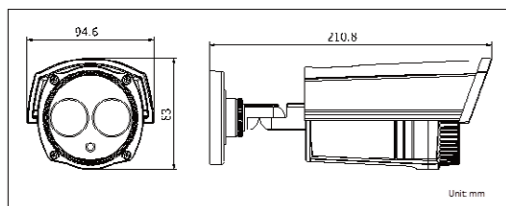

Dimensions

Accessories

Video balun
DS-1H18

Available models

DS-2CE16D5T-IT1
DS-2CE16D5T-IT3

	DS-2CE16D5T-IT1	DS-2CE16D5T-IT3
Camera		
Image Sensor	1 / 3" Progressive Scan CMOS	
Signal System	PAL / NTSC	
Effective Pixels	1920(H)*1080(V)	
Min. Illumination	0.01 Lux @ (F1.2,AGC ON), 0 Lux with IR	
Shutter speed	1/25(1/30) s to 1/50,000 s	
Lens	3.6mm (2.8mm, 6mm, 8mm optional)	3.6mm (2.8mm, 6mm, 8mm, 12mm, 16mm optional)
	Angle of View: 80.9°(3.6mm), 103.5°(2.8mm), 54.3°(6mm), 38°(8mm)	Angle of View: 80.9°(3.6mm), 103.5°(2.8mm), 54.3°(6mm), 38°(8mm), 24.3°(12mm), 18.9°(16mm)
Lens Mount	M12	
Day & Night	ICR	
Wide dynamic range	120 dB	
Synchronization	Internal synchronization	
Video Frame Rate	1080p@25fps/1080p@30fps	
HD Video Output	1 Analog HD output	
CVBS Output	1Vp-p Composite Output(75Ω / BNC)	
S / N Ratio	More than 52dB	
Menu		
Scene	Indoor, Outdoor, Indoor1, LOW-LIGHT	
Camera ID	On/off (15 characters, position programmable)	
AGC	Support	
D/N Mode	Color/BW/EXT	
White Balance	ATW, AWC-SET, Indoor, Outdoor, Manual	
Privacy Mask	On/Off, maximum 8 zones	
Motion Detection	On/Off, maximum 4 zones	
BLC	Support	
Anti-flicker	On/off	
Language	English, Japanese, CHN1, CHN2, Korean, German, French, Italian, Spanish, Polish, Russian, Portuguese, Dutch, Turkish, Hebrew and Arabic	
Function	Eclipse, Digital noise reduction, Digital zoom(62x), Slow shutter, Mirror, Defog, Defect pixel correction, SMART D-ZOOM	
General		
Working Temperature / Humidity	-30 °C - 60 °C (-22 °F - 140 °F) Humidity 90% or less (non-condensing)	
Power Supply	12 VDC	
Power Consumption	Max. 4W	Max. 5W
Weather Proof Ratings	IP66	
IR Range	Up to 20m	Up to 40m
Communication	Up the coax(need UTC controller) Protocol: Pelco-C(Coaxitron)	
Dimensions	94.6×83×210.8mm(3.72"×3.27"×8.30")	
Weight	700 g (1.54 lbs)	