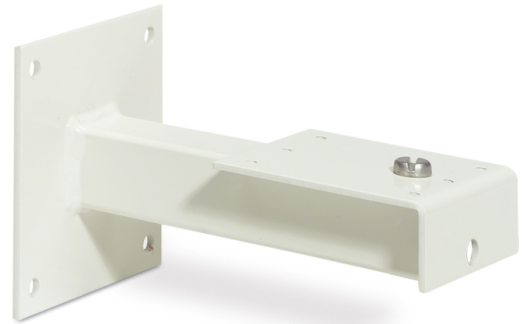

FE830

Universal wall / floor mounting plate for door magnet

General

The FE830 is a universal wall or floor mounting plate for use with standard door magnets.

Standard Features

- Wall or floor mount selectable
- Supplied with screw kit

FE830

Universal wall / floor mounting plate for door magnet

Specifications

Colour	RAL9002
Material	Steel
Length	150 mm

Ordering Information

Part No.	Description
FE830	Universal wall / floor mounting plate for door magnet