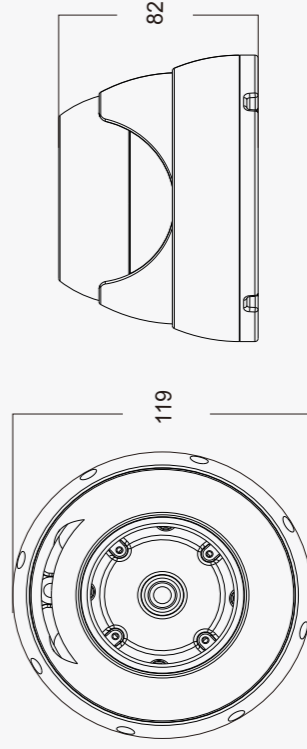

2 Megapixel Network IR Water-proof Dome Camera

Features

- 1080P full real time coding
- Max. resolution: 1920x1080
- 20-30m IR night view distance
- 3D DNR, digital WDR, defog and image stabilization
- Corridor mode optional
- ROI coding
- Broadband audio capture up to 192KHz for providing more details to track events
- CVBS local video, one-way audio, PoE
- ICR auto switch, true day / night
- Support smart phone, iPad, remote monitoring NAT traversal

Dimensions

Specifications

Specifications	Model	POE-9525M-D/PE/IR2	POE-9525MV
Camera			
Image Sensor	1/2.9"CMOS		
Image Size	1920x1080		
Electronic Shutter	1/25s~1/100000s		
Min. Illumination	0LUX(IR LED ON)		
Lens	6mm(4mm,8mm optional)	3.3mm~12mm	
Lens Mount	CS	Φ14	
Wide Dynamic Range	Digital WDR		
Digital NR	3D DNR		
Image			
Video Compression	H.264		
Resolution	1080P(1920x1080), 720P(1280x720), VGA(640x480), QVGA(320x240)		
Multi-stream	1920x1080(1~30fps) / 1280x720(1~30fps) 1280x720(1~10fps) / 640x480(1~30fps) / 320x240(1~30fps)		
Bit rate	64Kbps ~ 8Mbps		
Encode Mode	VBR/CBR		
Quality	Five levels under VBR; Freely adjustable under CBR		
Image Settings	Saturation, Brightness, Contrast, etc. adjustable through client software or web browser		
Audio Compression	G711A		
Interfaces			
Network	RJ45		
Video Output	BNC×1		
Audio	One-way audio(MIC IN x1)		
Functions			
Remote Monitoring	IE browsing, CMS remote control		
Online Connection	Support simultaneous monitoring for up to 6 users ; Support multi-stream real time transmission		
Protocol	TCP/IP, UDP, DHCP, NTP, RTSP, PPPoE, DDNS, SMTP,FTP		
Storage	Network remote storage		
Smart Alarm	Motion Alarm		
Day&Night	ICR		
PoE	Yes		
IR Distance	20-30m		
Water-proof	IP66		
Others			
Power Supply	DC12V/POE		
Power Consumption	2.2W		
IR ON	4.72W		
Operating Environment	-40°C~50°C,10% ~90% humidity		
Dimensions	Φ119mm×82mm		
Weight(net)	669g		
Weight(gross)	763g		