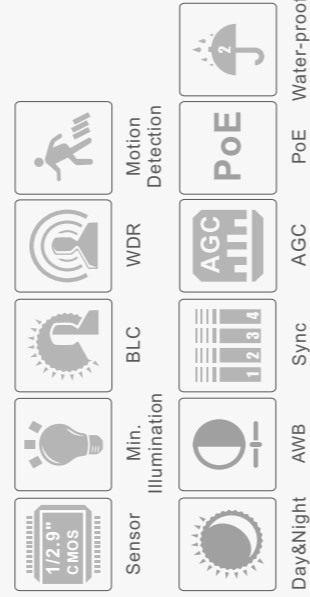

2 Megapixel Network IR Water-proof Dome Camera

Features

- 1080P full real time coding
- Max. resolution: 1920x1080
- 20-30m IR night view distance
- 3D DNR, digital WDR, defog and image stabilization
- Corridor mode optional
- ROI coding
- Broadband audio capture up to 192KHz for providing more details to track events
- CVBS local video, one-way audio, PoE
- ICR auto switch, true day / night
- Support smart phone, iPad, remote monitoring NAT traversal

Dimensions

Specifications

Specifications	Model	POE-9525M-D/PE/IR2	POE-9525MV
Camera			
Image Sensor	1/2.9"CMOS		
Image Size	1920x1080		
Electronic Shutter	1/25s~1/100000s		
Min. Illumination	0LUX(IR LED ON)		
Lens	6mm(4mm,8mm optional)	3.3mm~12mm	
Lens Mount	CS	Φ14	
Wide Dynamic Range	Digital WDR		
Digital NR	3D DNR		
Image			
Video Compression	H.264		
Resolution	1080P(1920x1080), 720P(1280x720), VGA(640x480), QVGA(320x240)		
Multi-stream	1920x1080(1~30fps) / 1280x720(1~30fps) 1280x720(1~10fps) / 640x480(1~30fps) / 320x240(1~30fps)		
Bit rate	64Kbps ~ 8Mbps		
Encode Mode	VBR/CBR		
Quality	Five levels under VBR; Freely adjustable under CBR		
Image Settings	Saturation, Brightness, Contrast, etc. adjustable through client software or web browser		
Audio Compression	G711A		
Interfaces			
Network	RJ45		
Video Output	BNC×1		
Audio	One-way audio(MIC IN x1)		
Functions			
Remote Monitoring	IE browsing, CMS remote control		
Online Connection	Support simultaneous monitoring for up to 6 users ; Support multi-stream real time transmission		
Protocol	TCP/IP, UDP, DHCP, NTP, RTSP, PPPoE, DDNS, SMTP,FTP		
Storage	Network remote storage		
Smart Alarm	Motion Alarm		
Day&Night	ICR		
PoE	Yes		
IR Distance	20-30m		
Water-proof	IP66		
Others			
Power Supply	DC12V/POE		
Power Consumption	2.2W		
IR ON	4.72W		
Operating Environment	-40°C~50°C,10% ~90% humidity		
Dimensions	Φ119mm×82mm		
Weight(net)	669g		
Weight(gross)	763g		