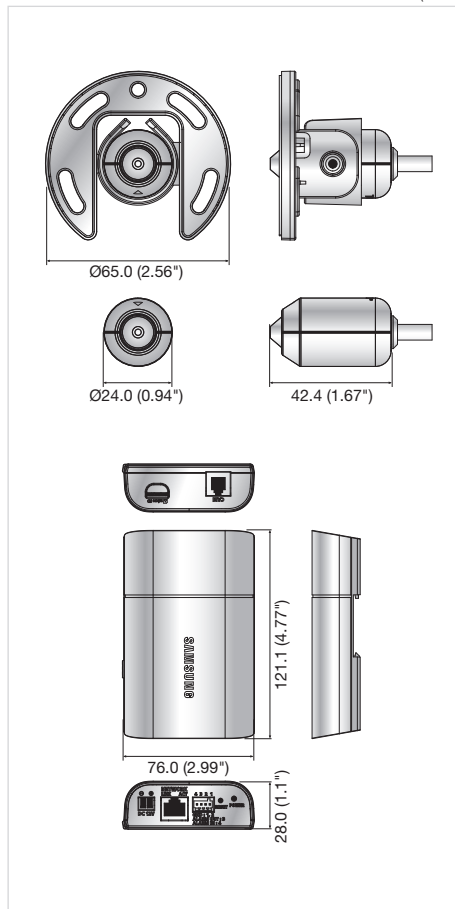

# 2Megapixel 4.6mm Remote Head Camera

## SNB-6010

- Max. 2M (1,920 x 1,080) resolution
- WDR (120dB)
- Min. illumination 0.5Lux@F1.2 (Color)
- Advanced motion detection, Defog, VA
- Multi-crop streaming
- Extremely discreet design

## Dimensions

Unit : mm (inch)

The Eco mark represents Samsung Techwin's will to create environment-friendly products, and indicates that the product satisfies the EU RoHS Directive.

DISTRIBUTED BY