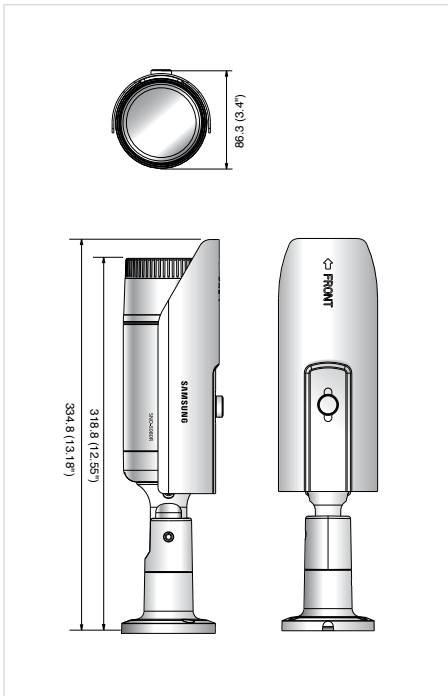

Dimensions

Unit : mm (inch)