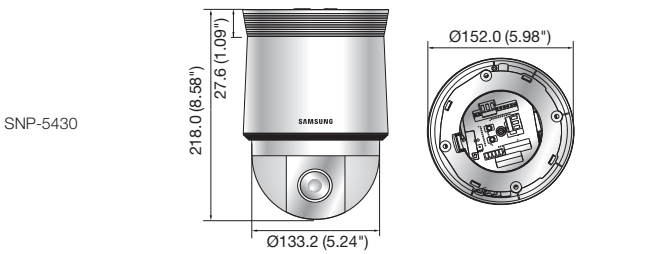

## Key Features

- Max. 1.3M (1280 x 1024) resolution
- 16 : 9 HD (720p) resolution support
- 3.5 ~ 150.5mm (43x) optical zoom, 16x digital zoom
- H.264, MJPEG dual codec, Multiple streaming
- Day & Night (ICR), WDR (120dB)
- Auto tracking, Intelligent video analytics
- PoE+, SD/SDHC/SDXC memory slot, Bi-directional audio support
- IP66 (SNP-5430H) / IK10 (SNP-5430H, SNP-5430 + SHP-3701H only)

## Dimensions

Unit : mm (inch)