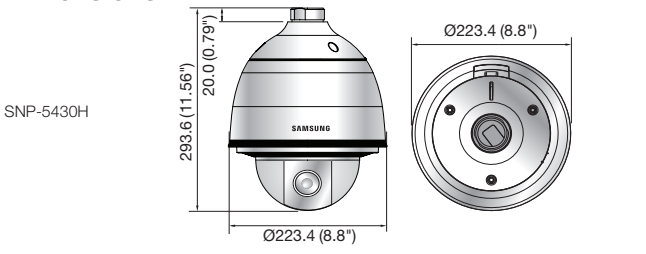

## Key Features

- Max. 1.3M (1280 x 1024) resolution
- 16 : 9 HD (720p) resolution support
- 3.5 ~ 150.5mm (43x) optical zoom, 16x digital zoom
- H.264, MJPEG dual codec, Multiple streaming
- Day & Night (ICR), WDR (120dB)
- Auto tracking, Intelligent video analytics
- PoE+, SD/SDHC/SDXC memory slot, Bi-directional audio support
- IP66 (SNP-5430H) / IK10 (SNP-5430H, SNP-5430 + SHP-3701H only)

## Dimensions

Unit : mm (inch)