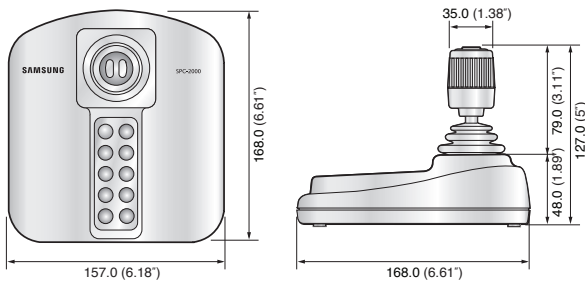

## Technical Specifications

	SPC-2000
PTZ Control	Joystick (3-axis twist zoom)
Interface	USB 2.0, DirectX
Voltage	5V DC, 32mA (USB)
Operating Temperature	-25°C ~ +70°C (-13°F ~ +158°F)
Operating Humidity	10% ~ 70%
Dimensions (WxHxD)	157.0 x 127.0 x 168.0mm (6.18" x 5" x 6.61")
Weight	440g (0.97 lb)

## Dimensions

Unit : mm (inch)