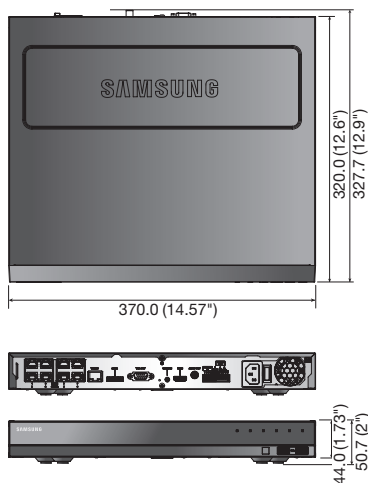

Dimensions

Unit : mm (inch)

		SRN-873S
DISPLAY		
Video	Inputs / Resolution	Up to 8CH / CIF ~ 8M
	Protocols	Samsung, ONVIF
Live	Local Display	HDMI / VGA
	Multi Screen Display	[Local monitor] 1 / 4 / 6 / 8 / Auto sequence, [Web] 1 / 4 / 8 / Auto sequence
	Performance	[Local monitor] 8M (20fps), 5M (30fps), 3M (50fps), 2M (150fps), 720p (240fps), D1 (240fps) [Web] 5M (30fps), 3M (60fps), 2M (120fps), 720p (240fps), D1 (240fps)
PERFORMANCE		
Operating System	Embedded	Linux
	Compression	H.264, MJPEG
Recording	Recording Bandwidth	64Mbps, 2M 8 camera real-time recording
	Resolution	CIF ~ 8M
	Mode	Normal, Scheduled, Event (Pre / Post)
	Event Trigger	Alarm input (4), Video loss, Camera event (Alarm in, MD, Video analytics)
	Event Action	E-mail, PTZ preset, Alarm out, Buzzer, Monitor out
Search & Playback	Playback Bandwidth	32Mbps
	Performance	Max. 3 users
	Mode	Date & Time (Calendar) / Event log list / Text Search (POS)
	Simultaneous Playback	[Local monitor] Up to 8CH, [Web, CMS] Up to 8CH
	Resolution	CIF ~ 8M
	Fish-eye Dewarping	Via Smartviewer
Storage	Internal	2 SATA
	External (DAS)	1 e-SATA
	Max.Capacity	Internal 8TB
Back up	File Back up	BU/EXE (USB), JPG/AVI (Web, CMS)
	Function	Max. 8CH playback, Date-time/title display
Sensor	Input / Output	4 / 3 (NO 2ea, NO/NC 1ea)
Audio	Input / Compression	8CH (Network) / G.711, G.726, AAC (16/48KHz)
	Audio Communication	2-way
NETWORK		
Protocol Support		TCP/IP, UDP/IP, RTP (UDP), RTP (TCP), RTSP, NTP, HTTP, DHCP (Server, Client), PPPoE, SMTP, ICMP, IGMP, ARP, DNS, DDNS, uPnP, HTTPS, SNMP, ONVIF (Profile-S)
DDNS		Samsung iPOLiS DDNS
Transmission Bandwidth		Max. 128Mbps
Max. Remote Users		Search 3 / Live unicast 10 / Live multicast 20
IP		IPv4 / IPv6
Security		IP address filtering, User access log, 802.1x authentication, Encryption
Language	GUI / Web	English, French, German, Italian, Spanish, Russian, Turkish, Polish, Dutch, Swedish, Czech, Portuguese, Danish, Rumanian, Serbian, Croatian, Hungarian, Greek, Norwegian, Finnish, Korean, Chinese, Japanese, Thai
OS		Supported OS : Window XP (Service pack 2 or above), Vista, 7, 8, Mac OS X (10.6 or above)
Web Browser		Microsoft Internet Explorer (Updated Ver. 8 ~10, IE 9 or above recommended) Mozilla Firefox (Ver. 19.x or above), Google Chrome (Ver. 26.x or above), Apple Safari (Ver. 6.0.3 or above)
Viewer Software	Type	SSM, Webviewer, SmartViewer, iPOLiS mobile viewer
Software	CMS Support	SDK / CGI (SUNAPI)
FUNCTIONS		
Camera Setup	Register	PnP mode, Manual mode
	Setup Items	IP address, Add profile edit, Bitrate, Compression, GOP, Quality
		Camera MD setup Camera video setup (Simple focus, Brightness/Contrast, Flip/Mirror, IRIS, WDR, D&N, SSNR, Shutter, SDDR, DIS)
Camera Control	PoE	Monitor PoE power consumption, On/Off control for each PoE camera Remote reset for each PoE camera
Easy Configuration		Setup Wizard (Date/Time, Network, Auto camera configuration)
PTZ	Control / Preset	Via GUI, Webviewer, SPC-2000 / 255
	OS	Android, iOS
Smart phone	Control	Live (4CH) / Playback (1CH)
System Control		Mouse, IR Remocoan, Web, SPC-2000 (Controller)
INDICATOR / INTERFACE		
Front	Indicator	Power status LED 1ea, HDD action LED 1ea, Alarm status LED 1ea Record status LED 1ea, Network action LED 1ea, Back up LED 1ea
	USB	2ea (Front 2ea)
	HDMI / VGA	1ea / 1ea
Connections	Audio	Out 1ea (RCA, Line)
	Ethernet	RJ-45 8ea (PoE/PoE+, 100Mbps), RJ-45 1ea (WAN, 1Gbps)
	Alarm	In 4ea (Terminal block) / Out 3ea (Terminal block)
	Reset	Yes (Factory reset)
SYSTEM		
Log	Log List	Max. 20000 (System log, Event log each)
GENERAL		
Electrical	Input Voltage / Current	100 ~ 240V AC, 50/60Hz / 3 ~ 1.5A
	Power Consumption	Max. 166W (2 HDD, PoE on), 44W (2 HDD, PoE off)
	PoE Budget	Max. 100W
Environmental	Operating Temperature	+0°C ~ +40°C (+32°F ~ +104°F)
	Operating Humidity	20% ~ 85% RH
Mechanical	Color / Material	Black / Metal
	Dimensions (WxHxD)	370.0 x 44.0 x 320.0mm (14.57" x 1.73" x 12.6") (1U)
	Weight	Approx. 3.4Kg (7.49lb), 1TB HDD 1ea included